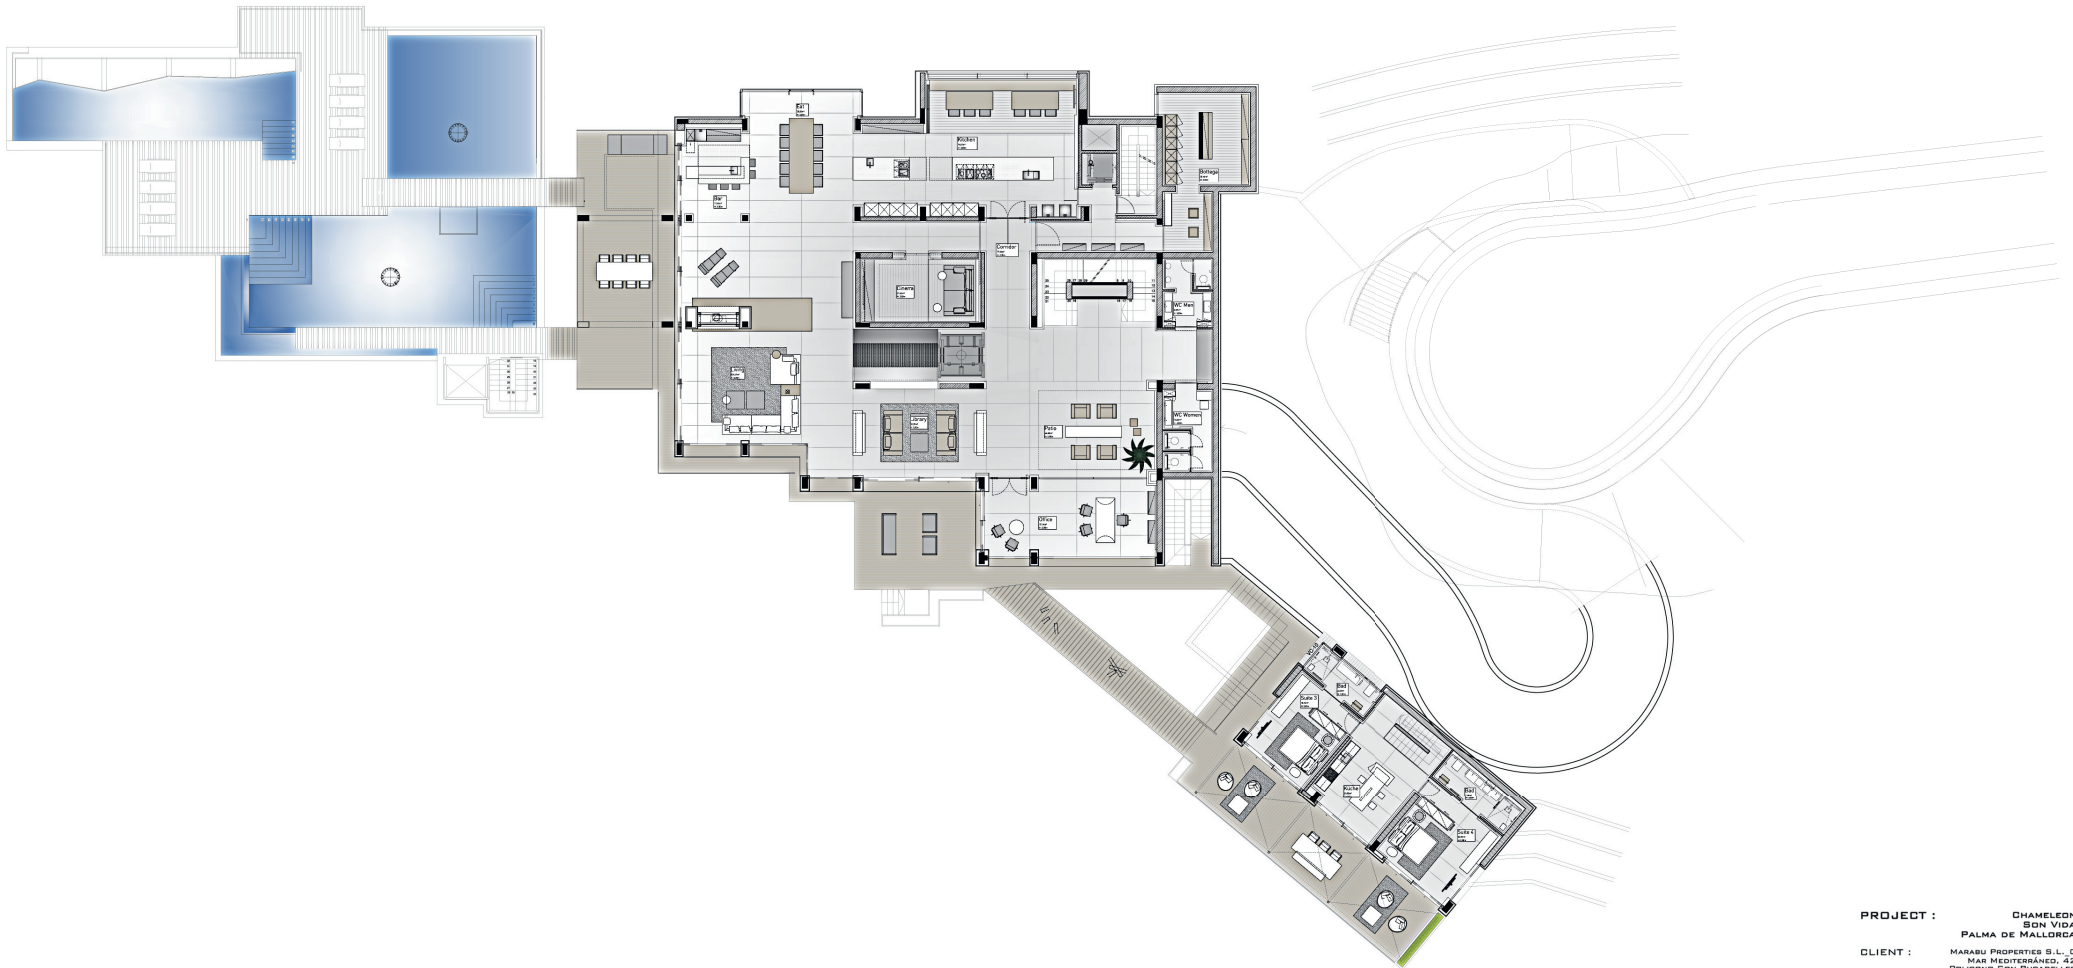

Floor 1

PROJECT : CHAMELEON
SON VIDA
PALMA DE MALLORCA

CLIENT : MARABU PROPERTIES S.L. C
MAR MEDITERRANEO, 42
POLIGONO SON BUSADELLER
07180 SANTA PONSA / CALVIÀ
SPAIN

DATE: 09 | 07 | 2013

INTERIOR DESIGN BY YVONNE HENNES

FLOOR -1